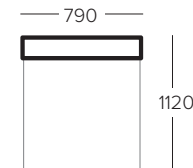

SALES COLLATERAL AVAILABLE

- POS PAGE
- A1 HANGING BANNER
- 150KG SASH SET
- SPECIFICATION / TRAINING SHEET
- A5 WIRELESS CHARGER POP-UP SIGN

Scan QR code to download
this document (.PDF file)

MEASUREMENTS & ELECTRIC FEATURES

2 seater can be ordered without console

Allow additional 400mm width for the pull out armrests on 2.5 + chaise, 3 seater and 2 seater.

Allow additional 200mm width for the pull out armrest on recliner.

ARMLESS CHAIR