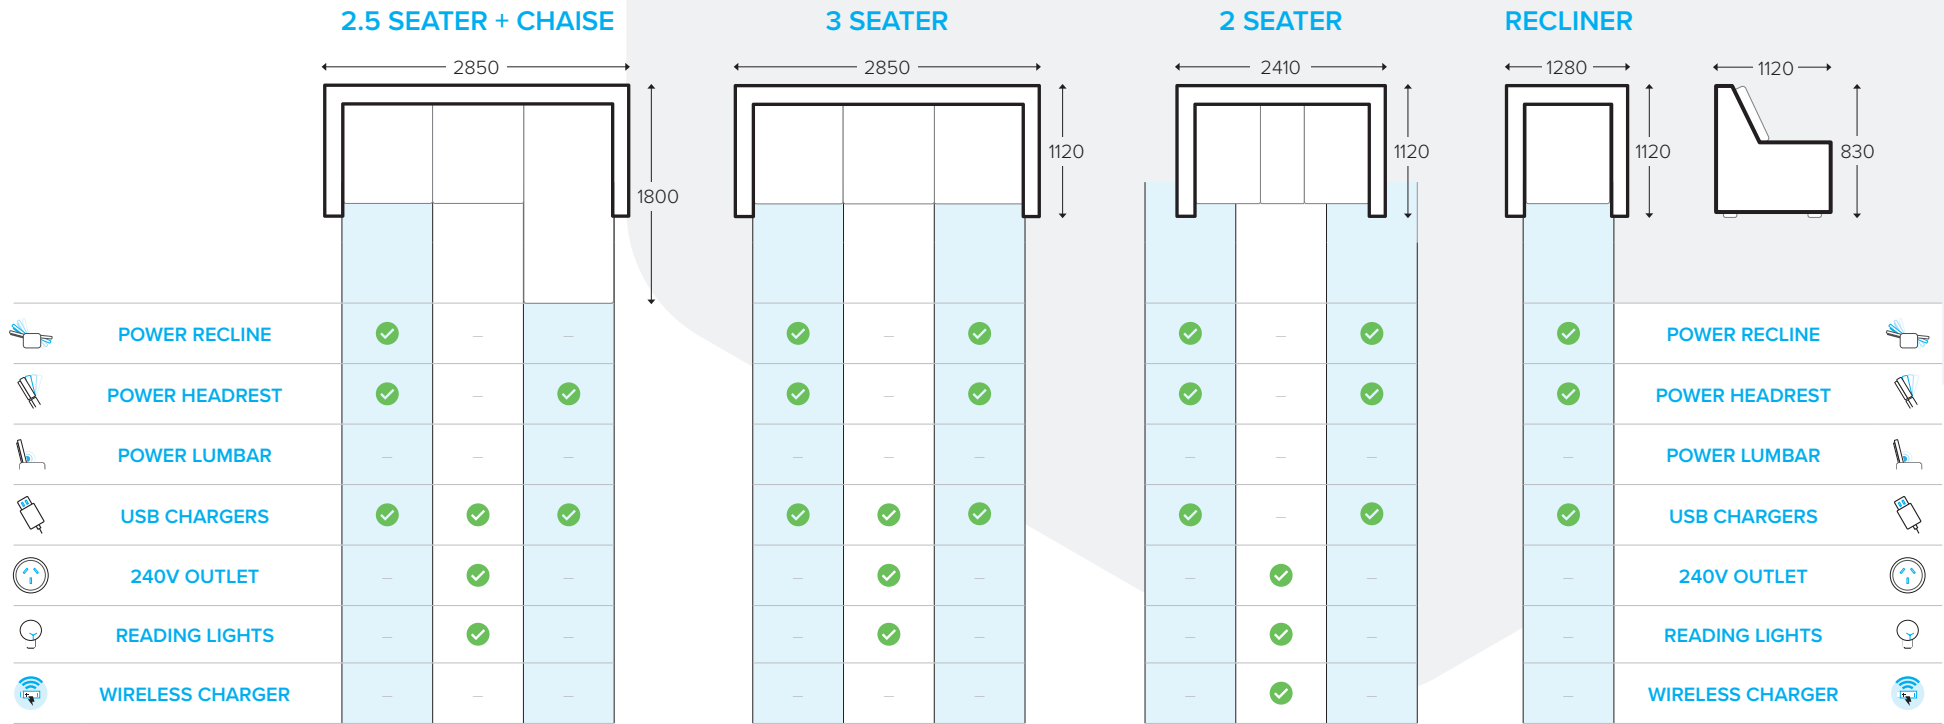

MEASUREMENTS & ELECTRIC FEATURES

2 seater can be ordered without console

Allow additional 400mm width for the pull out armrests on 2.5 + chaise, 3 seater and 2 seater.

Allow additional 200mm width for the pull out armrest on recliner.

ARMLESS CHAIR

Additional armless chair can be added into configuration.

Available in two options: with a drop down table or no-function.