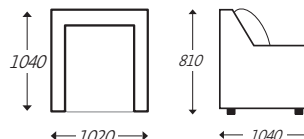

160KG
MECHANISM

GENEROUS
DIMENSIONS

POWER
RECLINE

POWER
HEADREST

USB
CHARGER

SUSTAINABLY
HARVESTED
TIMBER

Measurements

RECLINER

Colours

CATEGORY 60 LEATHER

Warranties

10
YEARS

STRUCTURAL

10
YEARS

FOAM

5
YEARS

MECHANICAL

3
YEARS

LEATHER

2
YEARS

ELECTRICAL

Scan here to take home the full product details on your phone