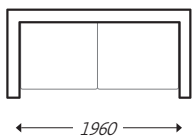

160KG
MECHANISM

GENEROUS
DIMENSIONS

POWER
RECLINE

POWER
HEADREST

USB
CHARGER

SUSTAINABLY
HARVESTED
TIMBER

Measurements

2.5 SEATER