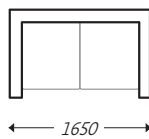

160KG
MECHANISM

GENEROUS
DIMENSIONS

POWER
RECLINE

POWER
HEADREST

USB
CHARGER

SUSTAINABLY
HARVESTED
TIMBER

Measurements

2 SEATER

Colours

CATEGORY 60 LEATHER

Warranties

10
YEARS

STRUCTURAL

10
YEARS

FOAM

5
YEARS

MECHANICAL

3
YEARS

LEATHER

2
YEARS

ELECTRICAL

Scan here to take home the full product details on your phone